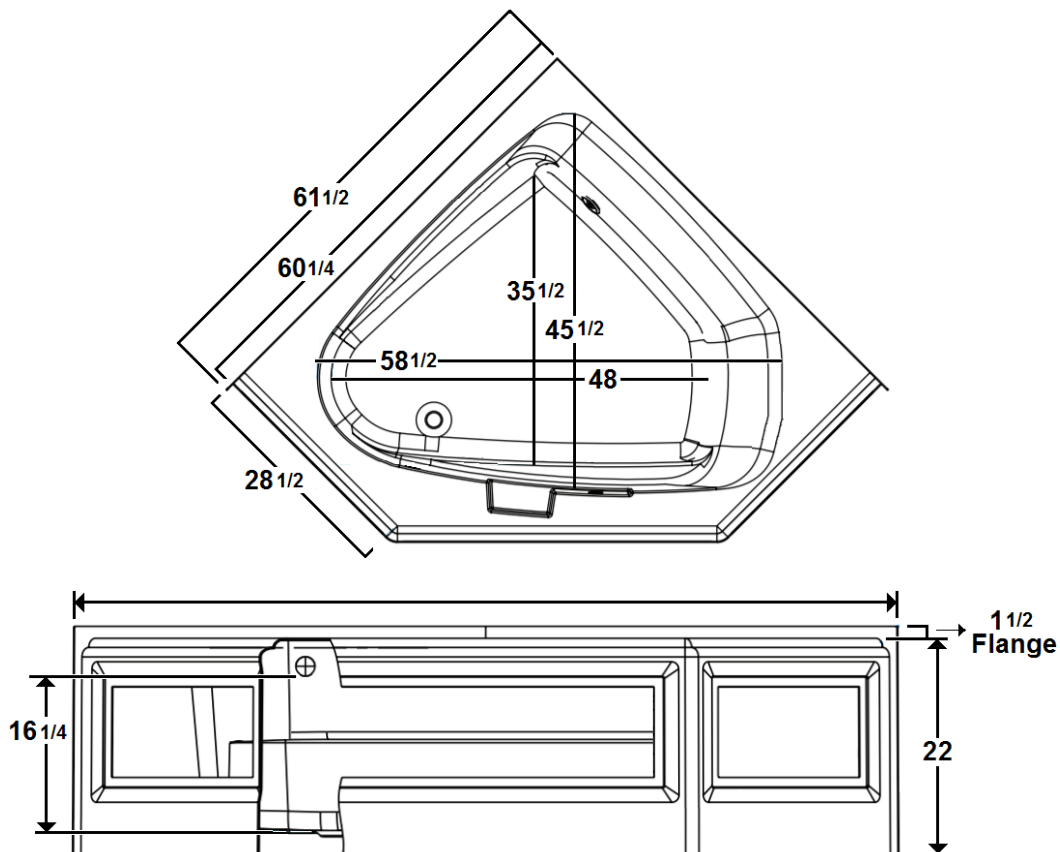

HINTON

60" x 60" Drop-In Acrylic Tub

Model Number

6060HT064

Drop-in Soaker in White

Features

- Constructed of high-gloss durable acrylic
- Textured slip resistant bottom
- Deep bathing well
- Pre-leveled base for easy installation
- Transitional / Modern design
- Limited lifetime warranty
- Made in the USA

Dimensions are +/- 1/2" and subject to change without notice
Confirm specifications before installation

Technical Information

- Weight: 145 lbs.
- Water Depth to Overflow: 16 1/4"
- Water Capacity: 90 gal.
- Sump Dimension: 48" x 35 1/2"

Electrical Requirements (if ordered)

- (Optional) LM305 Heater: 12.5 Amps
- Dedicated GFCI's required for each option

*Cut-Out Dimensions: Use the outer dimensions shown above and come in 1" on all sides.